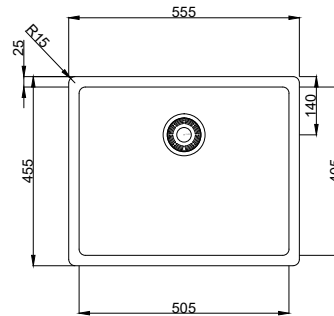

nivito^{TM}

Art nr: CU-500-GR-WH
White granite

EAN nr:
7350051951763

Cubegranite

- -White granit
- -R 15
- -Undermount or Topmount
- -Basket waste included

premium finish   Tap color match   R15 easy cleaning

Related Products:

ART NR:

RH-130

SR-WH