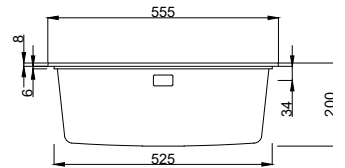

nivito^{TM}

Art nr: CU-500-GR-WH
White granite

EAN nr:
7350051951763

Cubegranite

- -White granit
- -R 15
- -Undermount or Topmount
- -Basket waste included

premium finish   Tap color match   R15 easy cleaning

Related Products:

ART NR:

RH-130

SR-WH