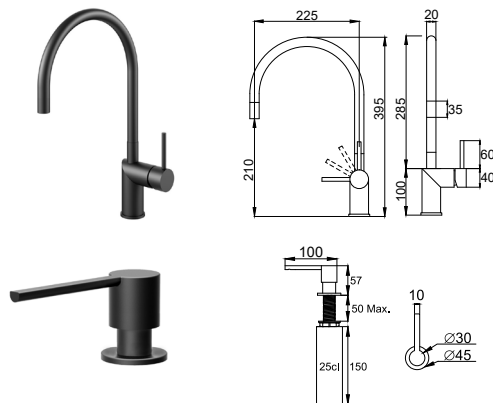

nivito™

Art nr: CU-500-GR-BL
Back granite

EAN nr:
7350051951756

Cubegranite

- Black granite
- R 15
- Undermount or Topmount
- Basket waste included

premium finish Tap color match R15 easy cleaning

Related Products:

ART NR:

RH-120

SR-BL