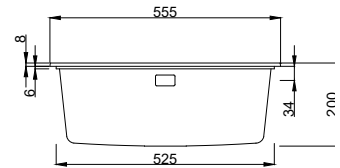

nivito™

Art nr: CU-500-GR-BL
Back granite

EAN nr:
7350051951756

Cubegranite

- Black granite
- R 15
- Undermount or Topmount
- Basket waste included

premium finish Tap color match R15 easy cleaning

Related Products: