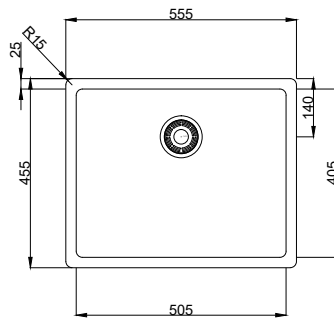

nivito™

Art nr: CU-500-GR-BL
Back granite

EAN nr:
7350051951756

Cubegranite

- Black granite
- R 15
- Undermount or Topmount
- Basket waste included

premium finish Tap color match R15 easy cleaning

Related Products: